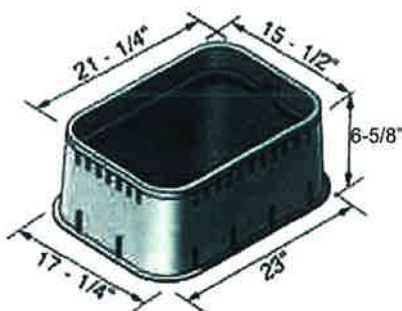

Dimensions	O.D.	I.D.	Height
Flush Fit Lid	20-3/4" x 14-3/4"	19-3/4" x 13-3/4"	1-5/8"
Box Top	21-3/4" x 15-1/4"	19-3/4" x 13-3/4"	12"
Box Bottom	25-3/4" x 20"	23-3/4" x 18"	
Pipe Slots		2-1/2"	3-1/4"

Properties	ASTM	Test Value
Tensile Strength at yield	D638	3480 PSI
Density	D792	0.918
Durometer, Shore D	D2240	0.825
Flexural Strength	D790	255.300 PSI
Deflection Temperature	D648	200 F @ 66PSI
IZOD Impacted Notched at 23C	D256	1.05 ft.lbs/in
IZOD Impacted Unnotched at 18C	D256	5.3 ft.lbs/in

Cast Iron Lids Available in Solid and Reader

Independent Test Lab Results

Body Weight	41L
Lid Weight	11.25IL

Part Number	Description / Markings	Lid / Box Color	Pallet Qty.
DS1500I	12" Jumbo Rectangle Valve Box w/Solid Lid	Black	32
DS1500R	12" Jumbo Rectangular Meter Box w/Reader Lid	Black/Black	32
DS1500R2	12" Jumbo Rectangular Meter Box w/ Dual Outlet	Black	32
DS1500IB2	12" Jumbo Rectangular Valve Box w/ Solid Black Dual Outlet	Black	32
DS1500CIR	12" Jumbo Rectangular Box w/ Cast Iron Reader Lid	Black	32
DS1500CIR2	12" Jumbo Rectangular Box w/Cast Iron Reader Dual Outlet	Black	32
DS1500I2	12" Jumbo Rectangular Box w/Solid Lid Dual Outlet		32
DS1500B	12" Jumbo Rectangular Box Body Only	Black	32
DS1500IBL	12" Jumbo Rectangular Solid Black Lid Only	Black	Bulk
DS1500SCIL	12" Jumbo Rectangular Solid Cast Iron Lid Only		Bulk
DS1500RL	12" Jumbo Rectangular Black Reader Lid Only	Black	Bulk
DS1500CIRL	12" Jumbo Rectangular Cast Iron Reader Lid Only	Black	Bulk

Extension Box

Extension Box for DS1500			
Dimensions	O.D.	I.D.	Height
Extension Top	21-3/8 x 15-1/4"	20 x 13-3/4"	
Extension Bottom	23-1/8 x 16-3/4"	22" x 15-5/8"	
Extension Depth			6-7/8"
Extension Weight			4.75 lb

6" Rectangular Box or an Extension for DS1500. Box Available with Dual Cutouts. Solid or Reader lids available with Plastic or Cast Iron Reader Door.

Part Number	Description / Markings	Box Color	Pallet Qty.
DS-750E	Extension without slots for DS1500	Black	32