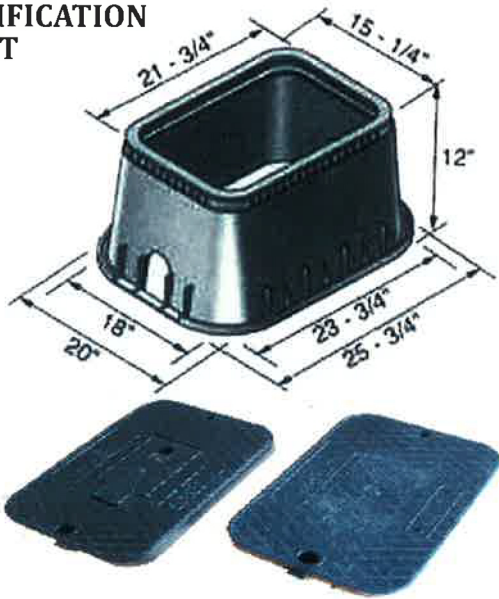

DS1500

JUMBO RECTANGLE METER BOX

Diamond Valve Box Series

DS1500 SPECIFICATION SHEET

Additional Lid Colors Available Upon Request

Markings: Water Meter, ICV

Special Markings: ICV, Electrical, Sewer, Water, Blank

Dimensions	O.D.	I.D.	Height
Flush Fit Lid	20-3/4" x 14-3/4"	19-3/4" x 13-3/4"	1-5/8"
Box Top	21-3/4" x 15-1/4"	19-3/4" x 13-3/4"	12"
Box Bottom	25-3/4" x 20"	23-3/4" x 18"	
Pipe Slots		2-1/2"	3-1/4"

Properties	ASTM	Test Value
Tensile Strength at yield	D638	3480 PSI
Density	D792	0.918
Durometer, Shore D	D2240	0.825
Flexural Strength	D790	255.300 PSI
Deflection Temperature	D648	200 F @ 66PSI
IZOD Impacted Notched at 23C	D256	1.05 ft.lbs/in
IZOD Impacted Unnotched at 18C	D256	5.3 ft.lbs/in

Cast Iron Lids Available in Solid and Reader

Independent Test Lab Results

Body Weight	41L
Lid Weight	11.25IL

Part Number	Description / Markings	Lid / Box Color	Pallet Qty.
DS1500I	12" Jumbo Rectangle Valve Box w/Solid Lid	Black	32
DS1500R	12" Jumbo Rectangular Meter Box w/Reader Lid	Black/Black	32
DS1500R2	12" Jumbo Rectangular Meter Box w/ Dual Outlet	Black	32
DS1500IB2	12" Jumbo Rectangular Valve Box w/ Solid Black Dual Outlet	Black	32
DS1500CIR	12" Jumbo Rectangular Box w/ Cast Iron Reader Lid	Black	32
DS1500CIR2	12" Jumbo Rectangular Box w/Cast Iron Reader Dual Outlet	Black	32
DS1500I2	12" Jumbo Rectangular Box w/Solid Lid Dual Outlet		32
DS1500B	12" Jumbo Rectangular Box Body Only	Black	32
DS1500IBL	12" Jumbo Rectangular Solid Black Lid Only	Black	Bulk
DS1500SCIL	12" Jumbo Rectangular Solid Cast Iron Lid Only		Bulk
DS1500RL	12" Jumbo Rectangular Black Reader Lid Only	Black	Bulk
DS1500CIRL	12" Jumbo Rectangular Cast Iron Reader Lid Only	Black	Bulk

Extension Box

Extension Box for DS1500			
Dimensions	O.D.	I.D.	Height
Extension Top	21-3/8 x 15-1/4"	20 x 13-3/4"	
Extension Bottom	23-1/8 x 16-3/4"	22" x 15-5/8"	
Extension Depth			6-7/8"
Extension Weight			4.75 lb